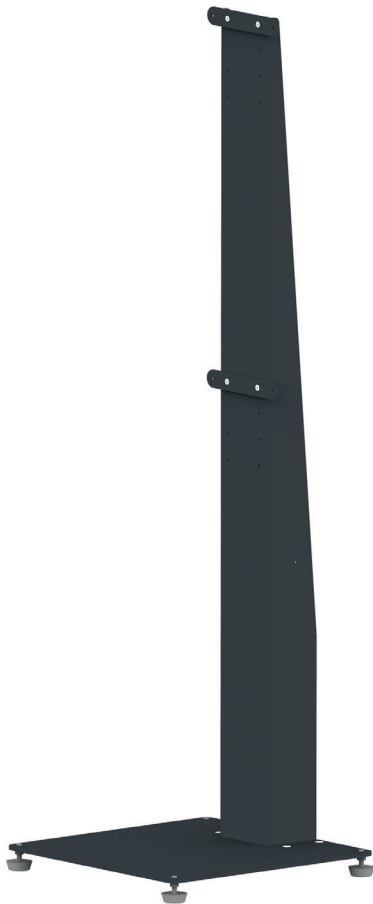

AIR CLEANER ACCESSORIES

Stand Air Cleaner AC 20

STAND FOR THE AC 20

AC 20 WITH STAND AND ATTACHMENT

	DIMENSIONS	WEIGHT
MAXIMUM HEIGHT INCL. AC 20 (can be mounted in three steps)	1980 mm (Highest Setting) 1930 mm (Middle Setting) 1880 mm (Middle Setting) 1830 mm (Lowest Setting)	33,5 kG
INSTALLATION AREA	510 mm x 510 mm	
HEIGHT OF STAND	1.640 mm	